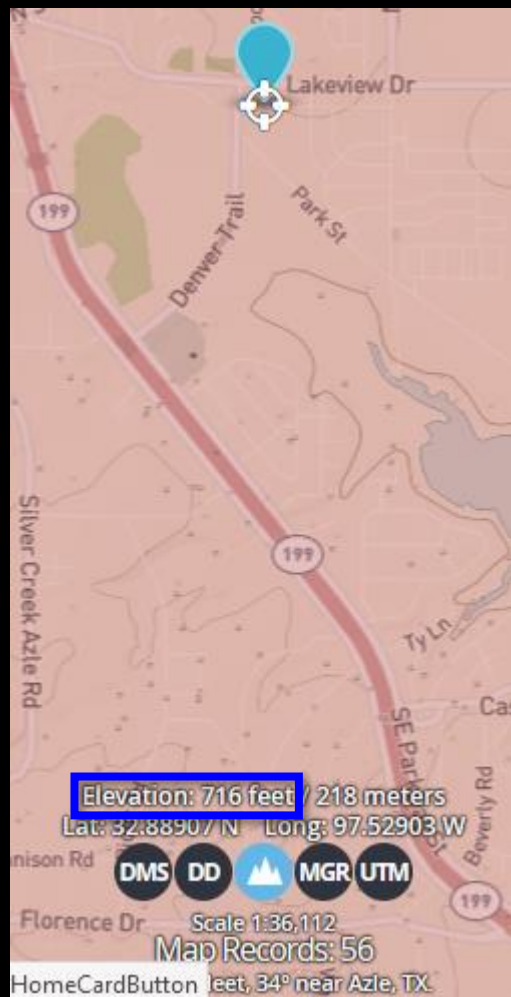

Bob Ballard (KG5SQJ)

Mean Sea Level Difference Compared To The Fire Station

Fire Station
900 Lakeview Dr.

VFW Post 2137
11875 Boyd Rd

+ 25'

2025 Winter Field Day Setup and Antennas

My Homebrew 80M-10M OCFD HF Antenna