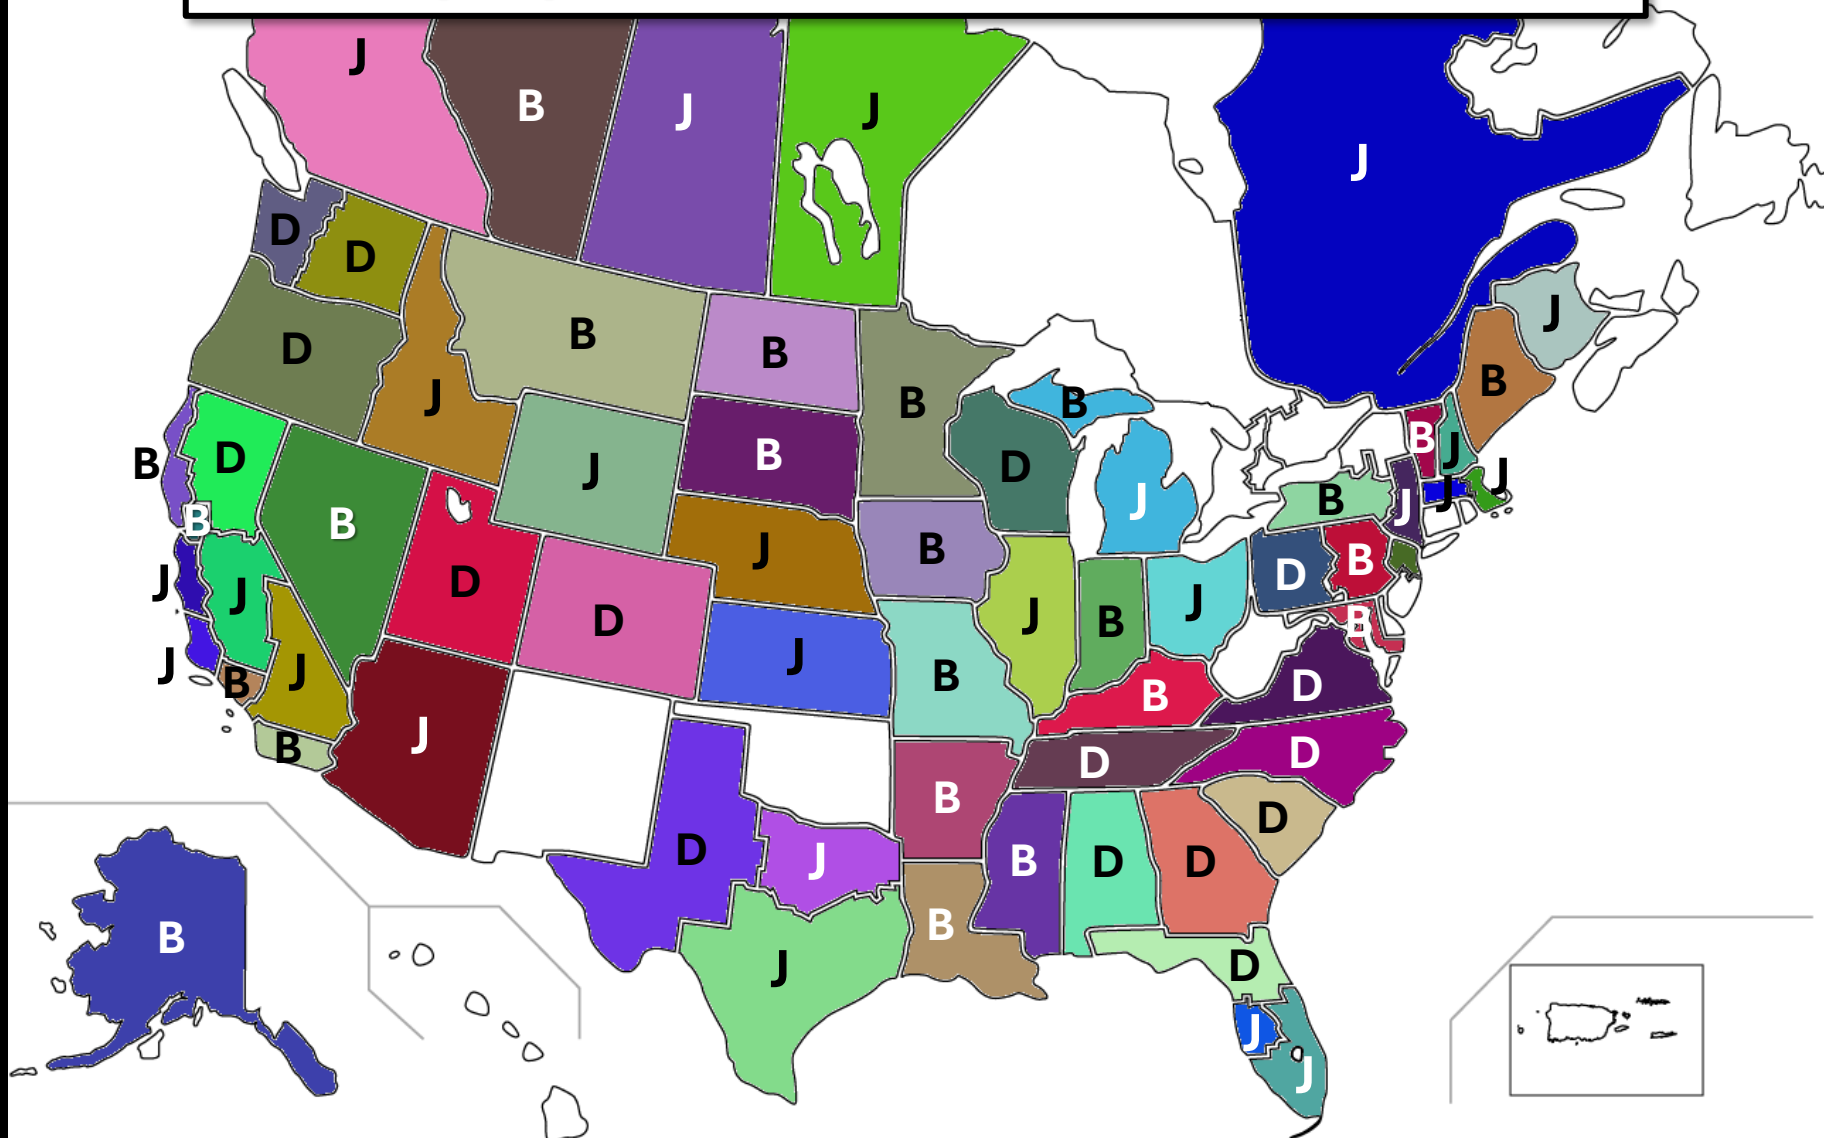

Daryl's (KC5SLQ) Section Map (16)

+ Jeff's (KI7GJG) Section Map (25)

Daryl's 16 + (25) = 41

+ Bob's (KG5SQJ) Section Map (24)

41 + (24) = 65 of ARRL's 87 Sections

WC5C Winter Field Day Phone Mode Contacts

423 Minus 5 (no QRZ record) = 418

Daryl (KC5SLQ), Jeff (KI7GJG), Bob (KG5SQJ)

This stray red PolyLine goes to a Grid Square in India, but the Ham (K2TCM) is actually located on Marco Island, Florida.

- KG5SQJ

2M/70CM (6)

Bob KG5SQJ

Bob Ballard - KG5SQJ

10M (142)

Bob KG5SQJ (126) and Jeff KI7GJG (16)

— KG5SQJ

20M (232)

Bob KG5SQ (223) and Jeff KI7GJG (9)

This stray red PolyLine goes to a Grid Square in India, but the Ham (K2TCM) is actually located on Marco Island, Florida.