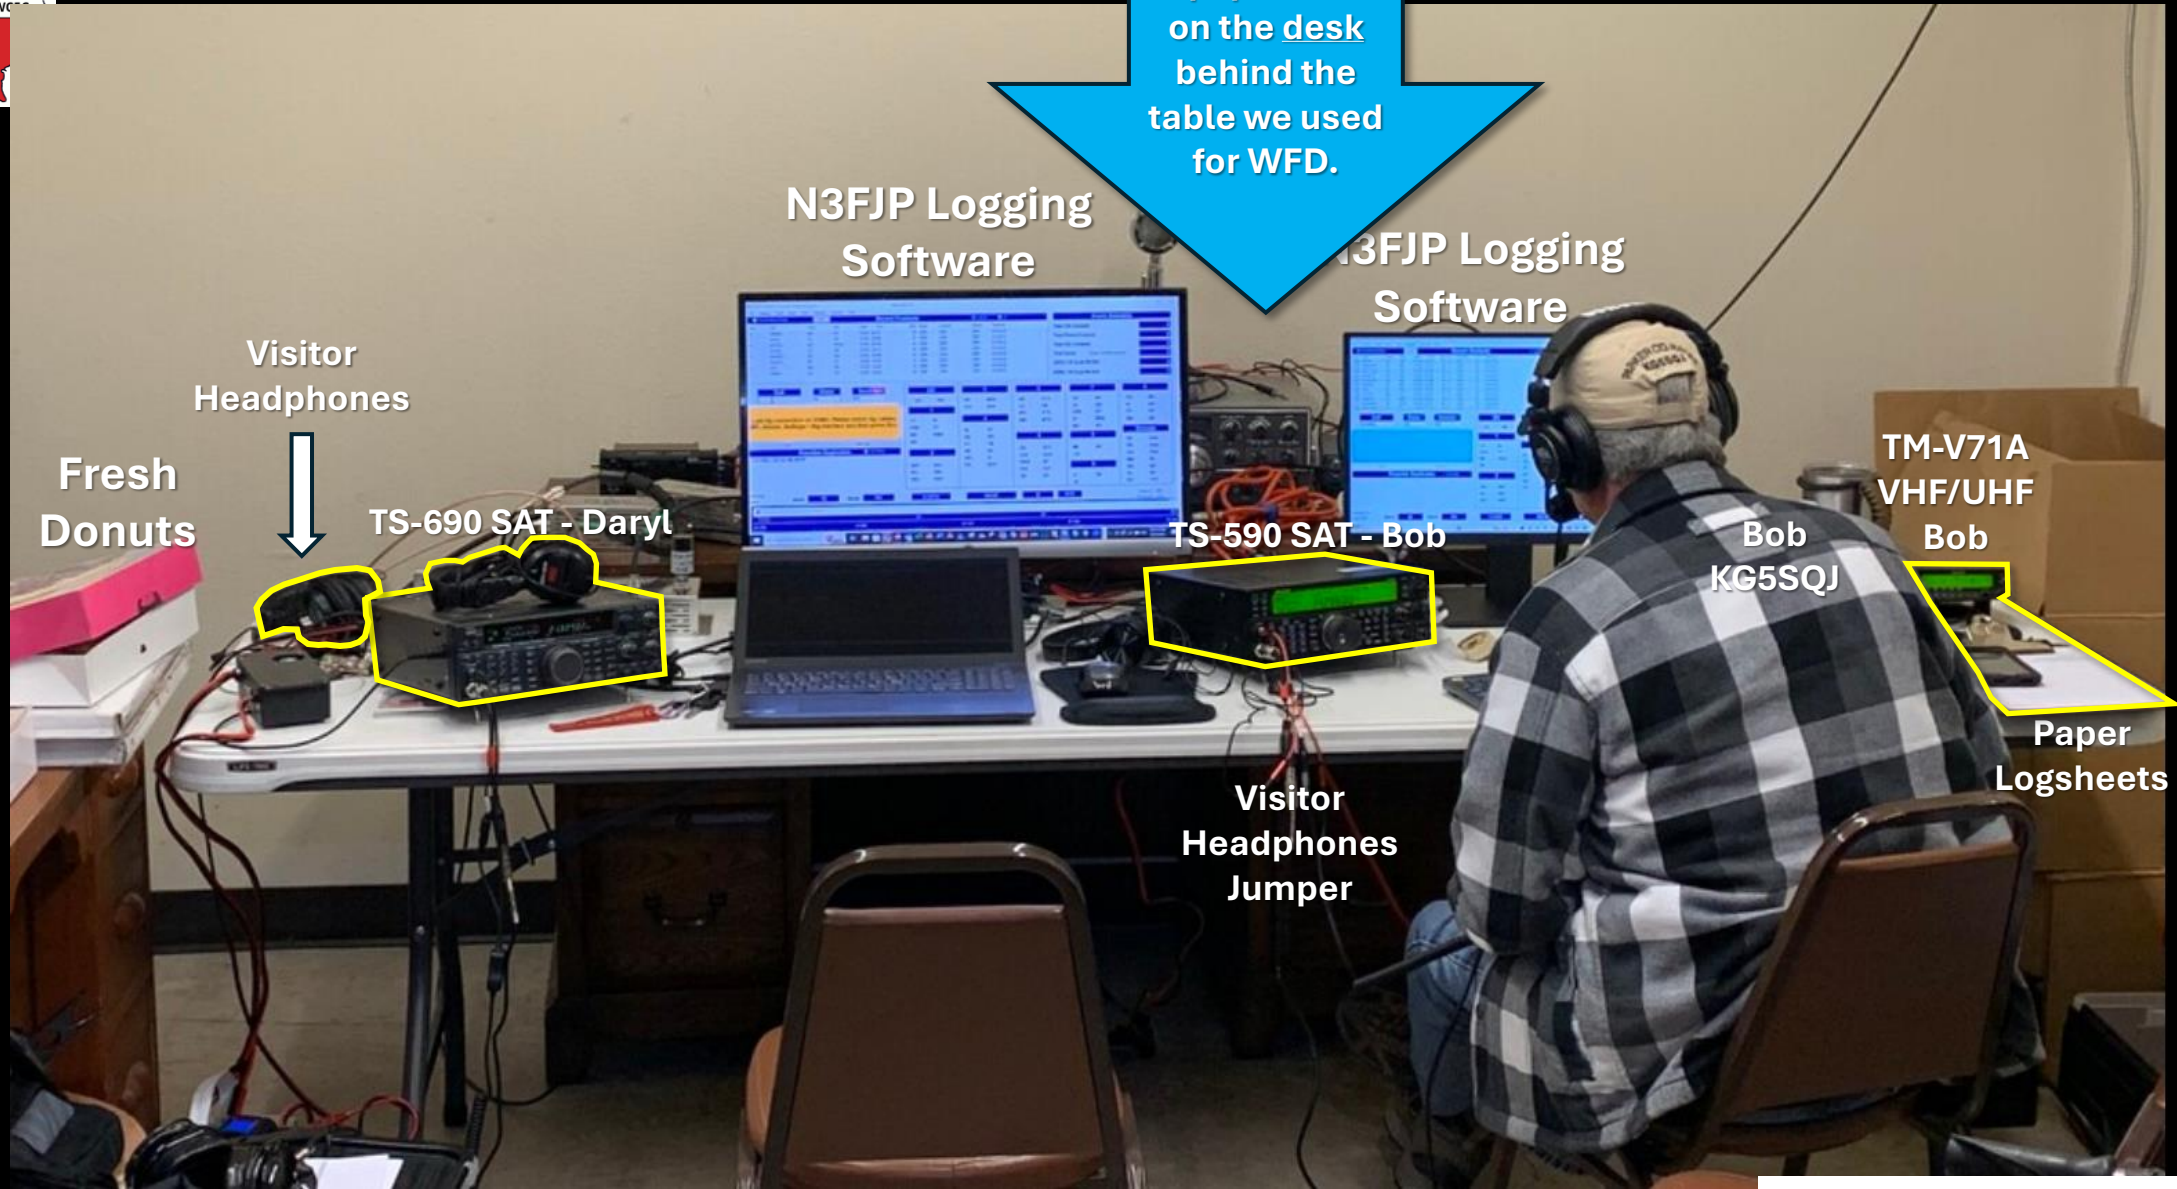

Photo Credit – Daryl Pate (KC5SLQ)

Bob
KG5SQJ

Bob Ballard – KG5SQJ

Winter Field Day Photos

Radio Room Set Up – 2 HF Rad

VFW's Ham Radio Equipment is on the desk behind the table we used for WFD.

VHF/UHF Radio