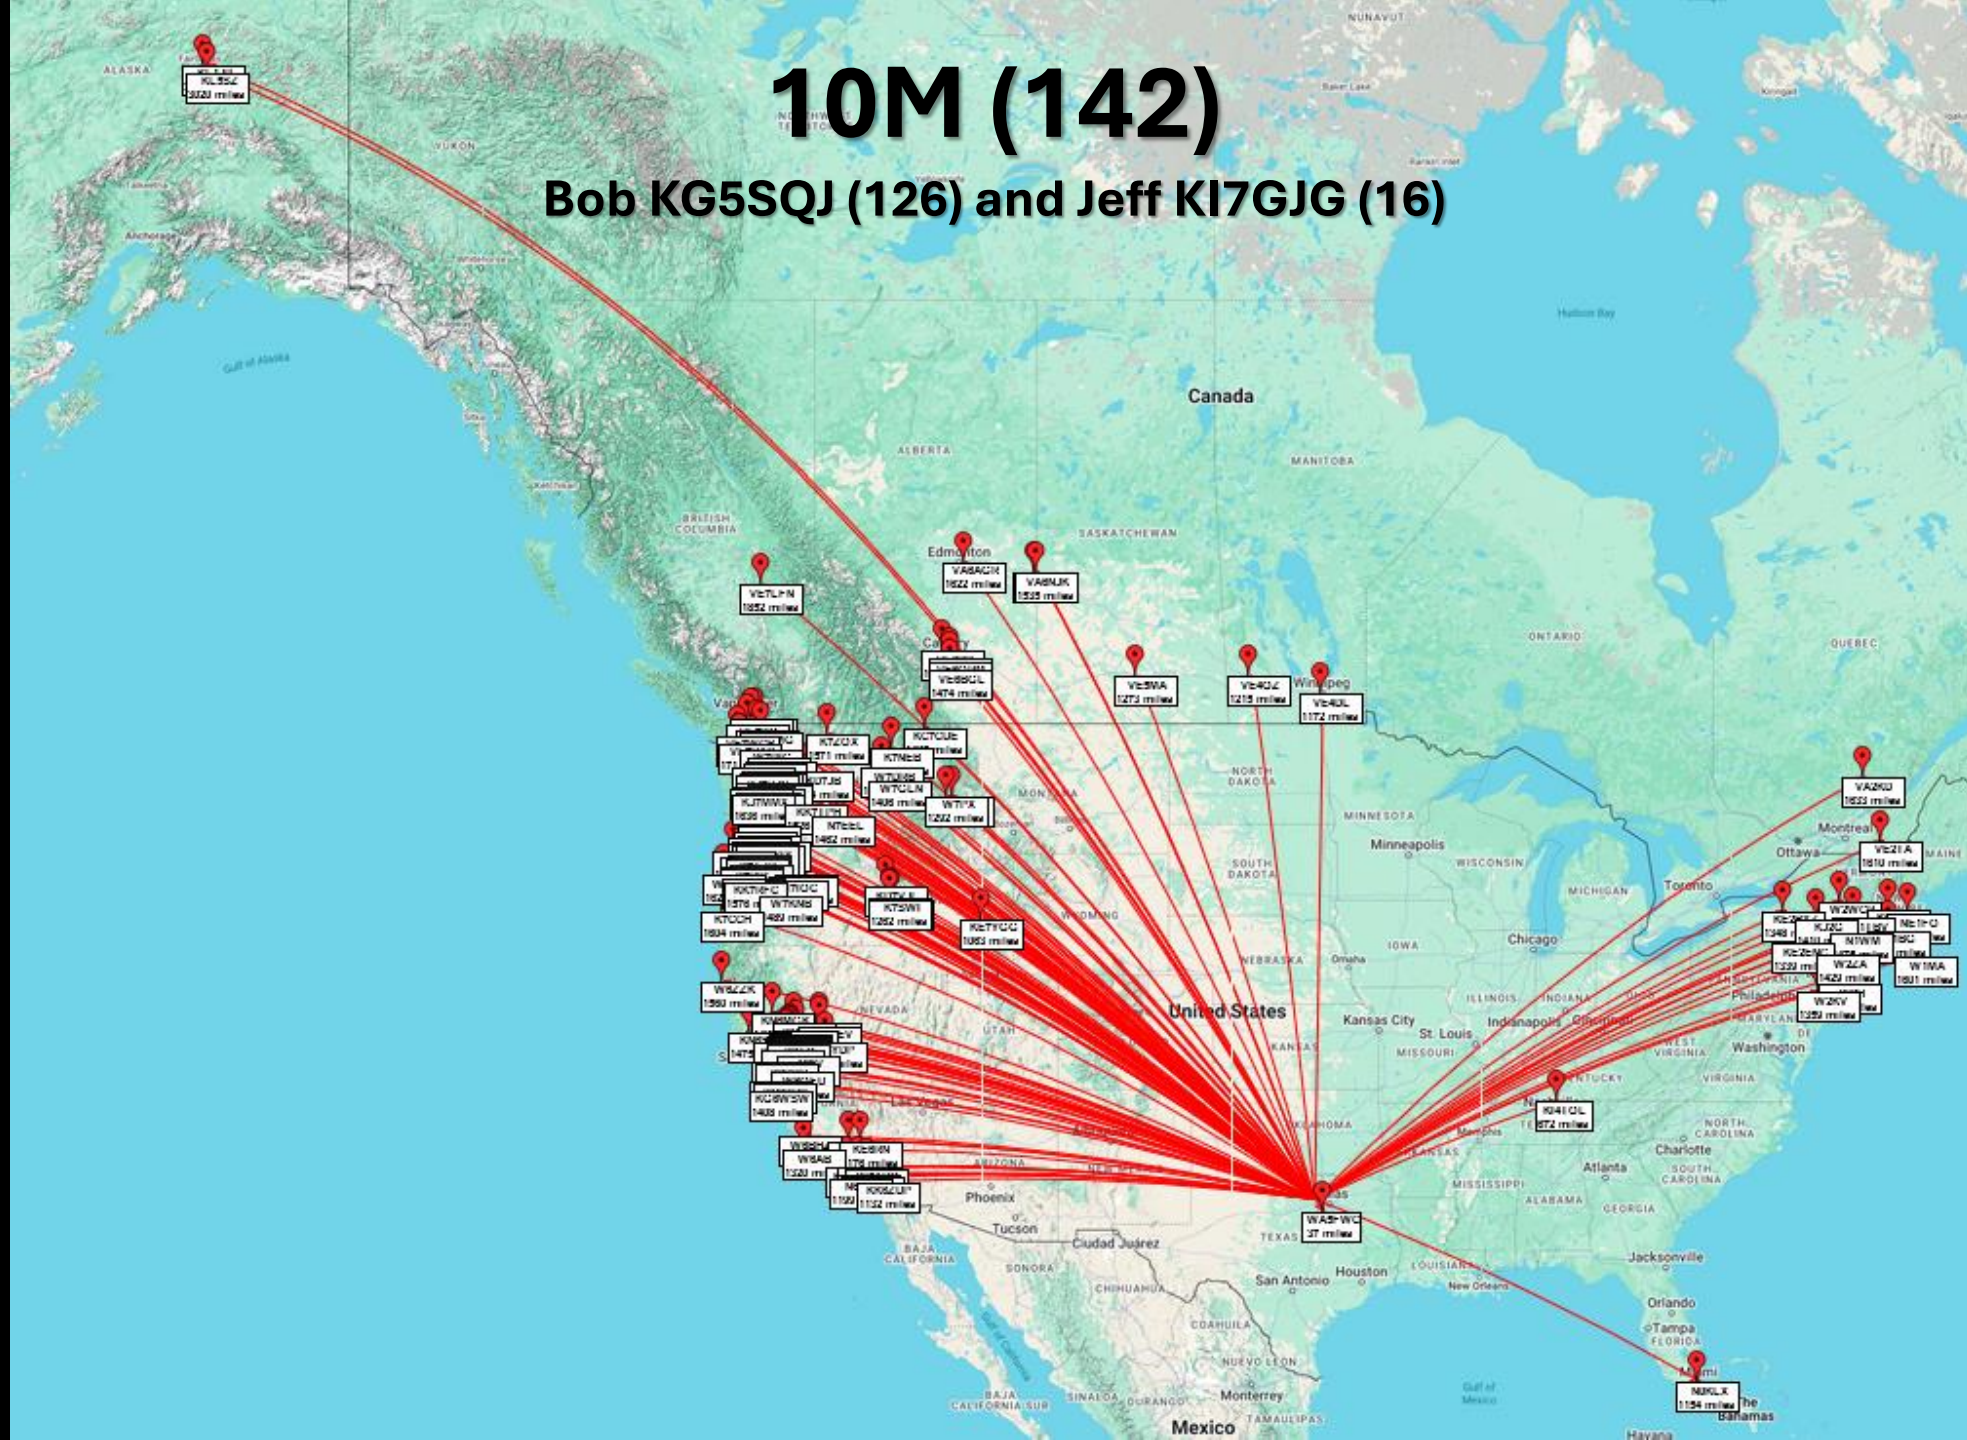

Daryl (KC5SLQ), Jeff (KI7GJG), Bob (KG5SQJ)

This stray red PolyLine goes to a Grid Square in India, but the Ham (K2TCM) is actually located on Marco Island, Florida.

- KG5SQJ

2M/70CM (6)

Bob KG5SQJ

Bob Ballard - KG5SQJ

10M (142)

Bob KG5SQJ (126) and Jeff KI7GJG (16)

— KG5SQJ

20M (232)

Bob KG5SQ (223) and Jeff KI7GJG (9)

This stray red PolyLine goes to a Grid Square in India, but the Ham (K2TCM) is actually located on Marco Island, Florida.

Bob Ballard - KG5SQJ

40M (8 + 1 with no QRZ Grid)

Dary KC5SLQ (6) and Jeff KI7GJG (3)

This stray red PolyLine goes to a non-existing Grid Square, but the Ham (W2HRC) is actually located in Hightstown, New Jersey.