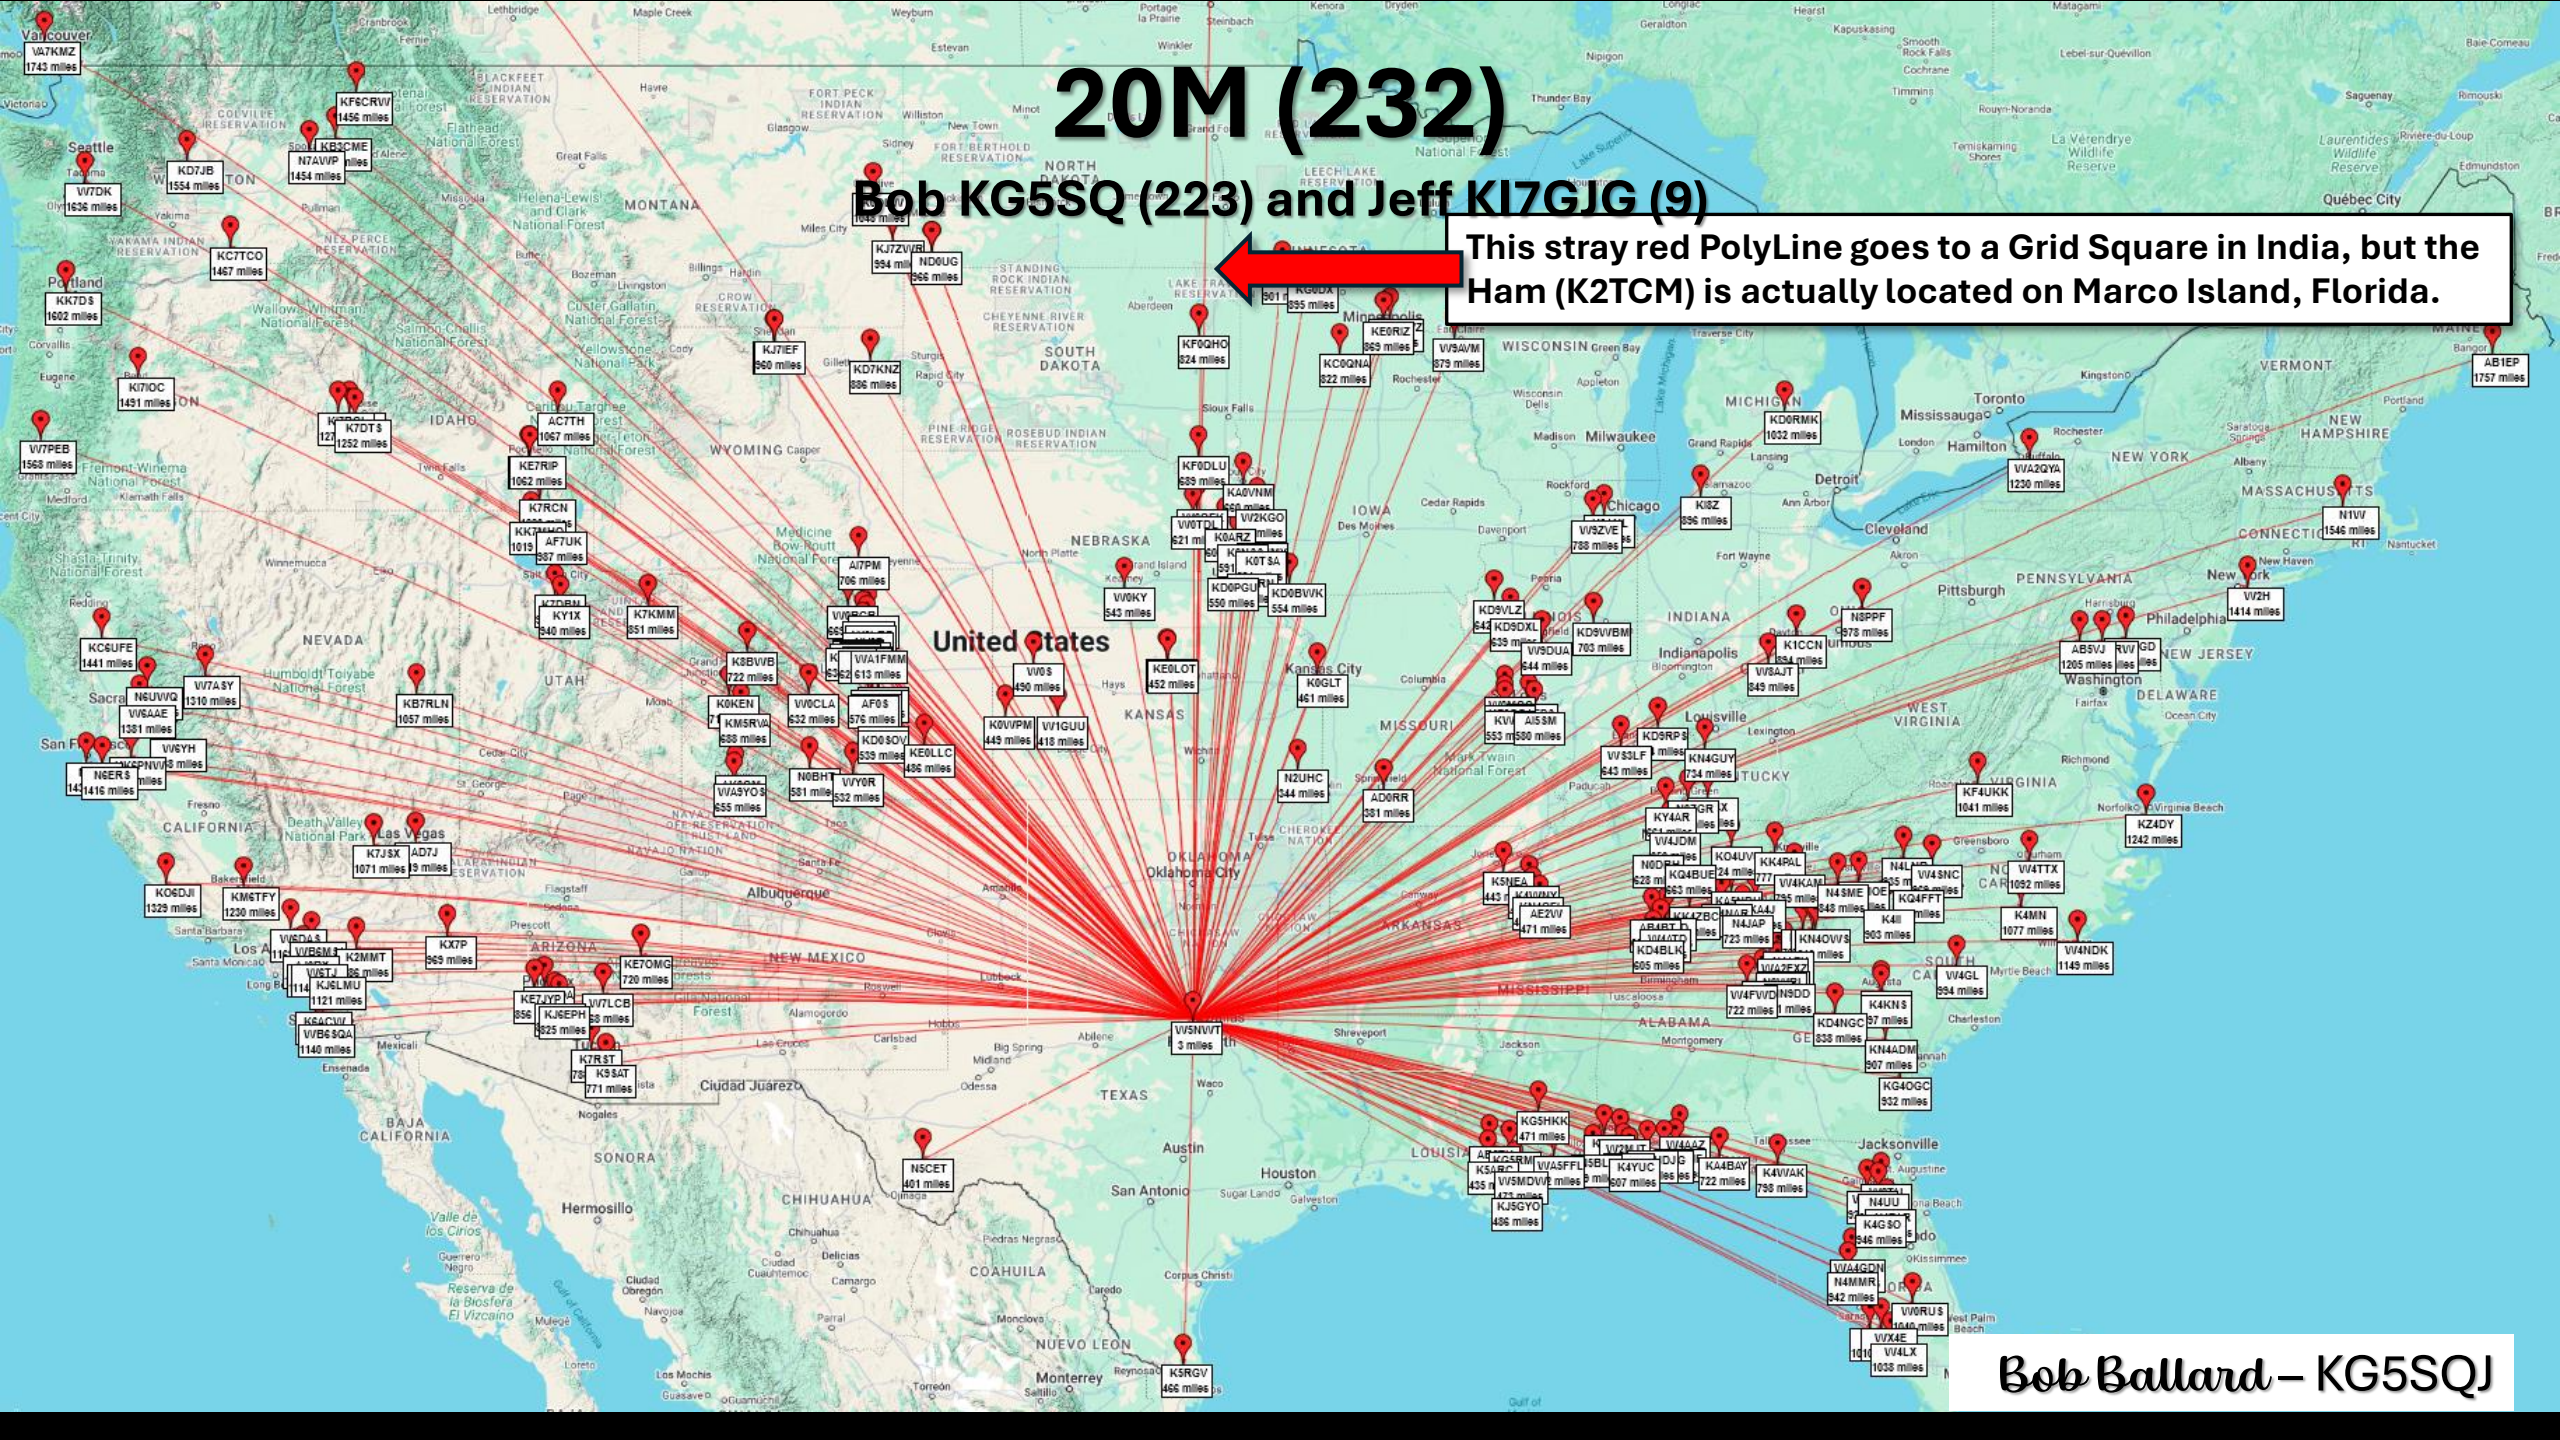

Daryl (KC5SLQ), Jeff (KI7GJG), Bob (KG5SQJ)

This stray red PolyLine goes to a Grid Square in India, but the Ham (K2TCM) is actually located on Marco Island, Florida.

- KG5SQJ

2M/70CM (6)

Bob KG5SQJ

Bob Ballard - KG5SQJ

10M (142)

Bob KG5SQJ (126) and Jeff KI7GJG (16)

— KG5SQJ

20M (232)

Bob KG5SQ (223) and Jeff KI7GJG (9)

This stray red PolyLine goes to a Grid Square in India, but the Ham (K2TCM) is actually located on Marco Island, Florida.

Bob Ballard - KG5SQJ

40M (8 + 1 with no QRZ Grid)

Dary KC5SLQ (6) and Jeff KI7GJG (3)

This stray red PolyLine goes to a non-existing Grid Square, but the Ham (W2HRC) is actually located in Hightstown, New Jersey.