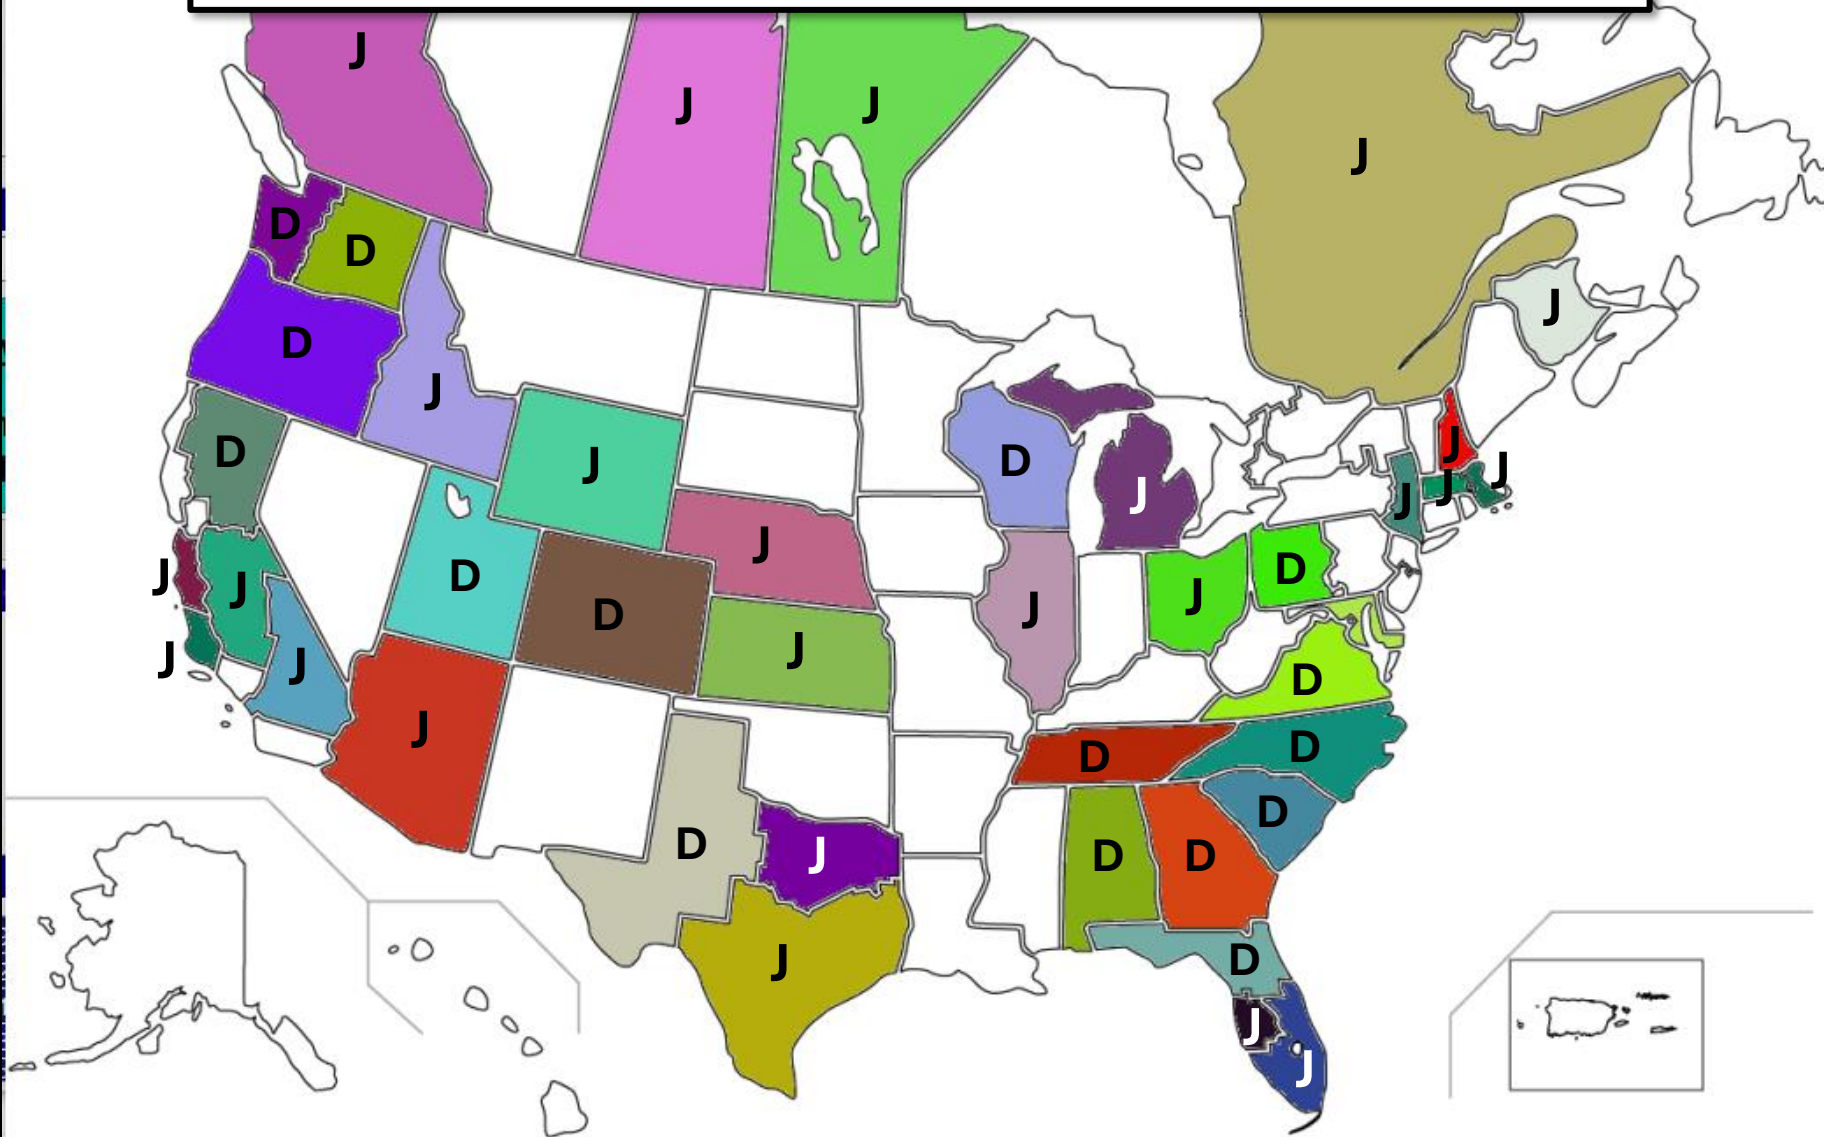

+ Jeff's (KI7GJG) Section Map (25)

Daryl's 16 + (25) = 41