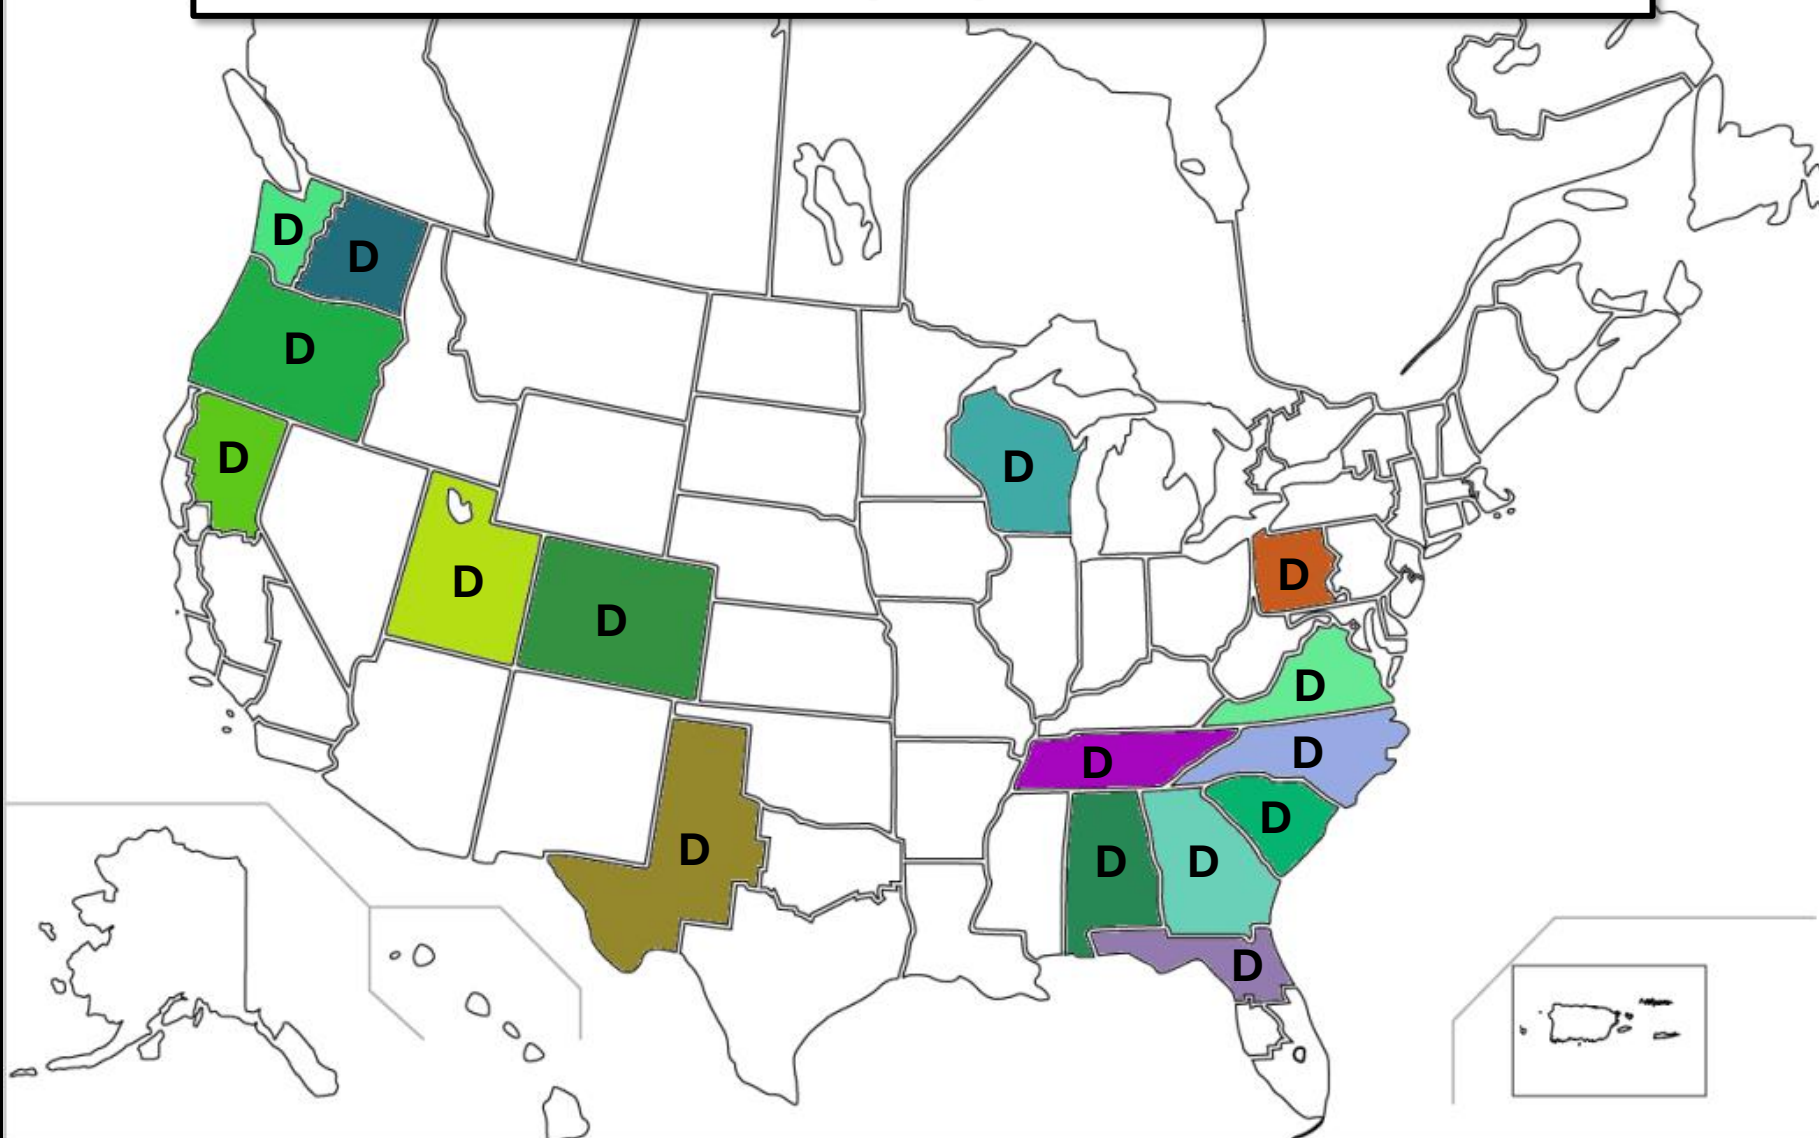

Daryl's (KC5SLQ) Section Map (16)