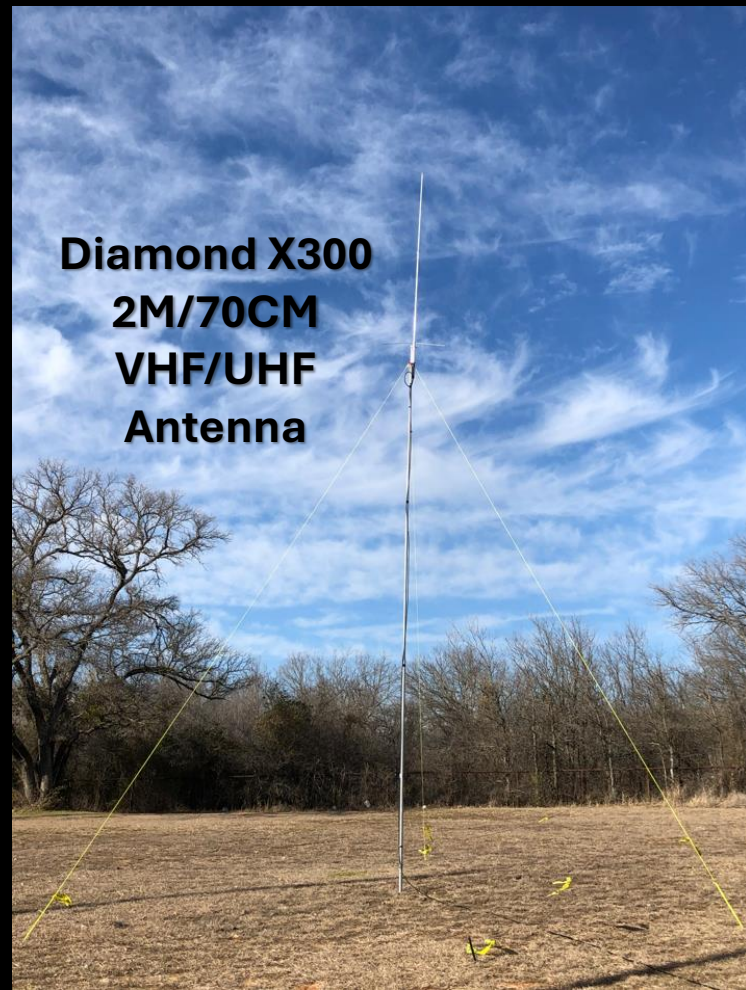

Paper Logsheets

Visitor Headphones Jumper

Photo Credit – Daryl Pate (KC5SLQ)

Bob Ballard – KG5SQJ

Winter Field Day Photos

**Diamond X300
2M/70CM
VHF/UHF
Antenna**

← Normal Mast Height = $39.4' - 10' = 29.4'$