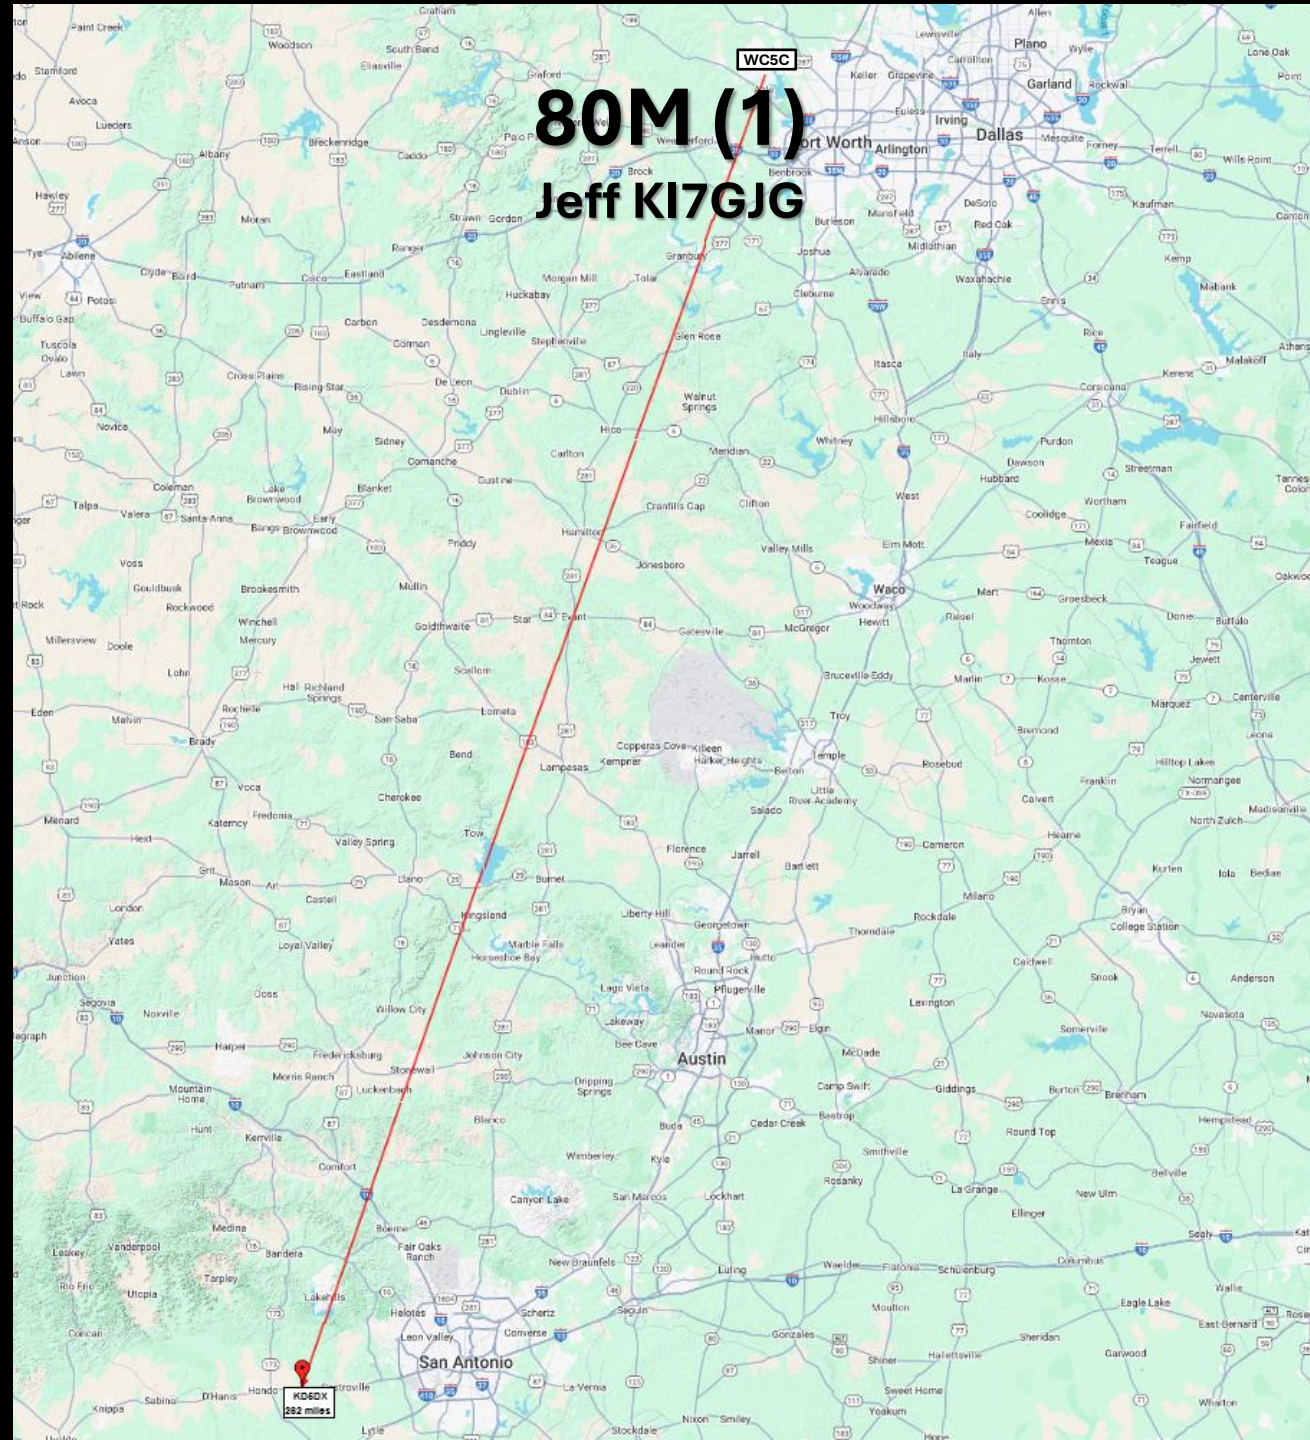

Bob Ballard – KG5SQJ