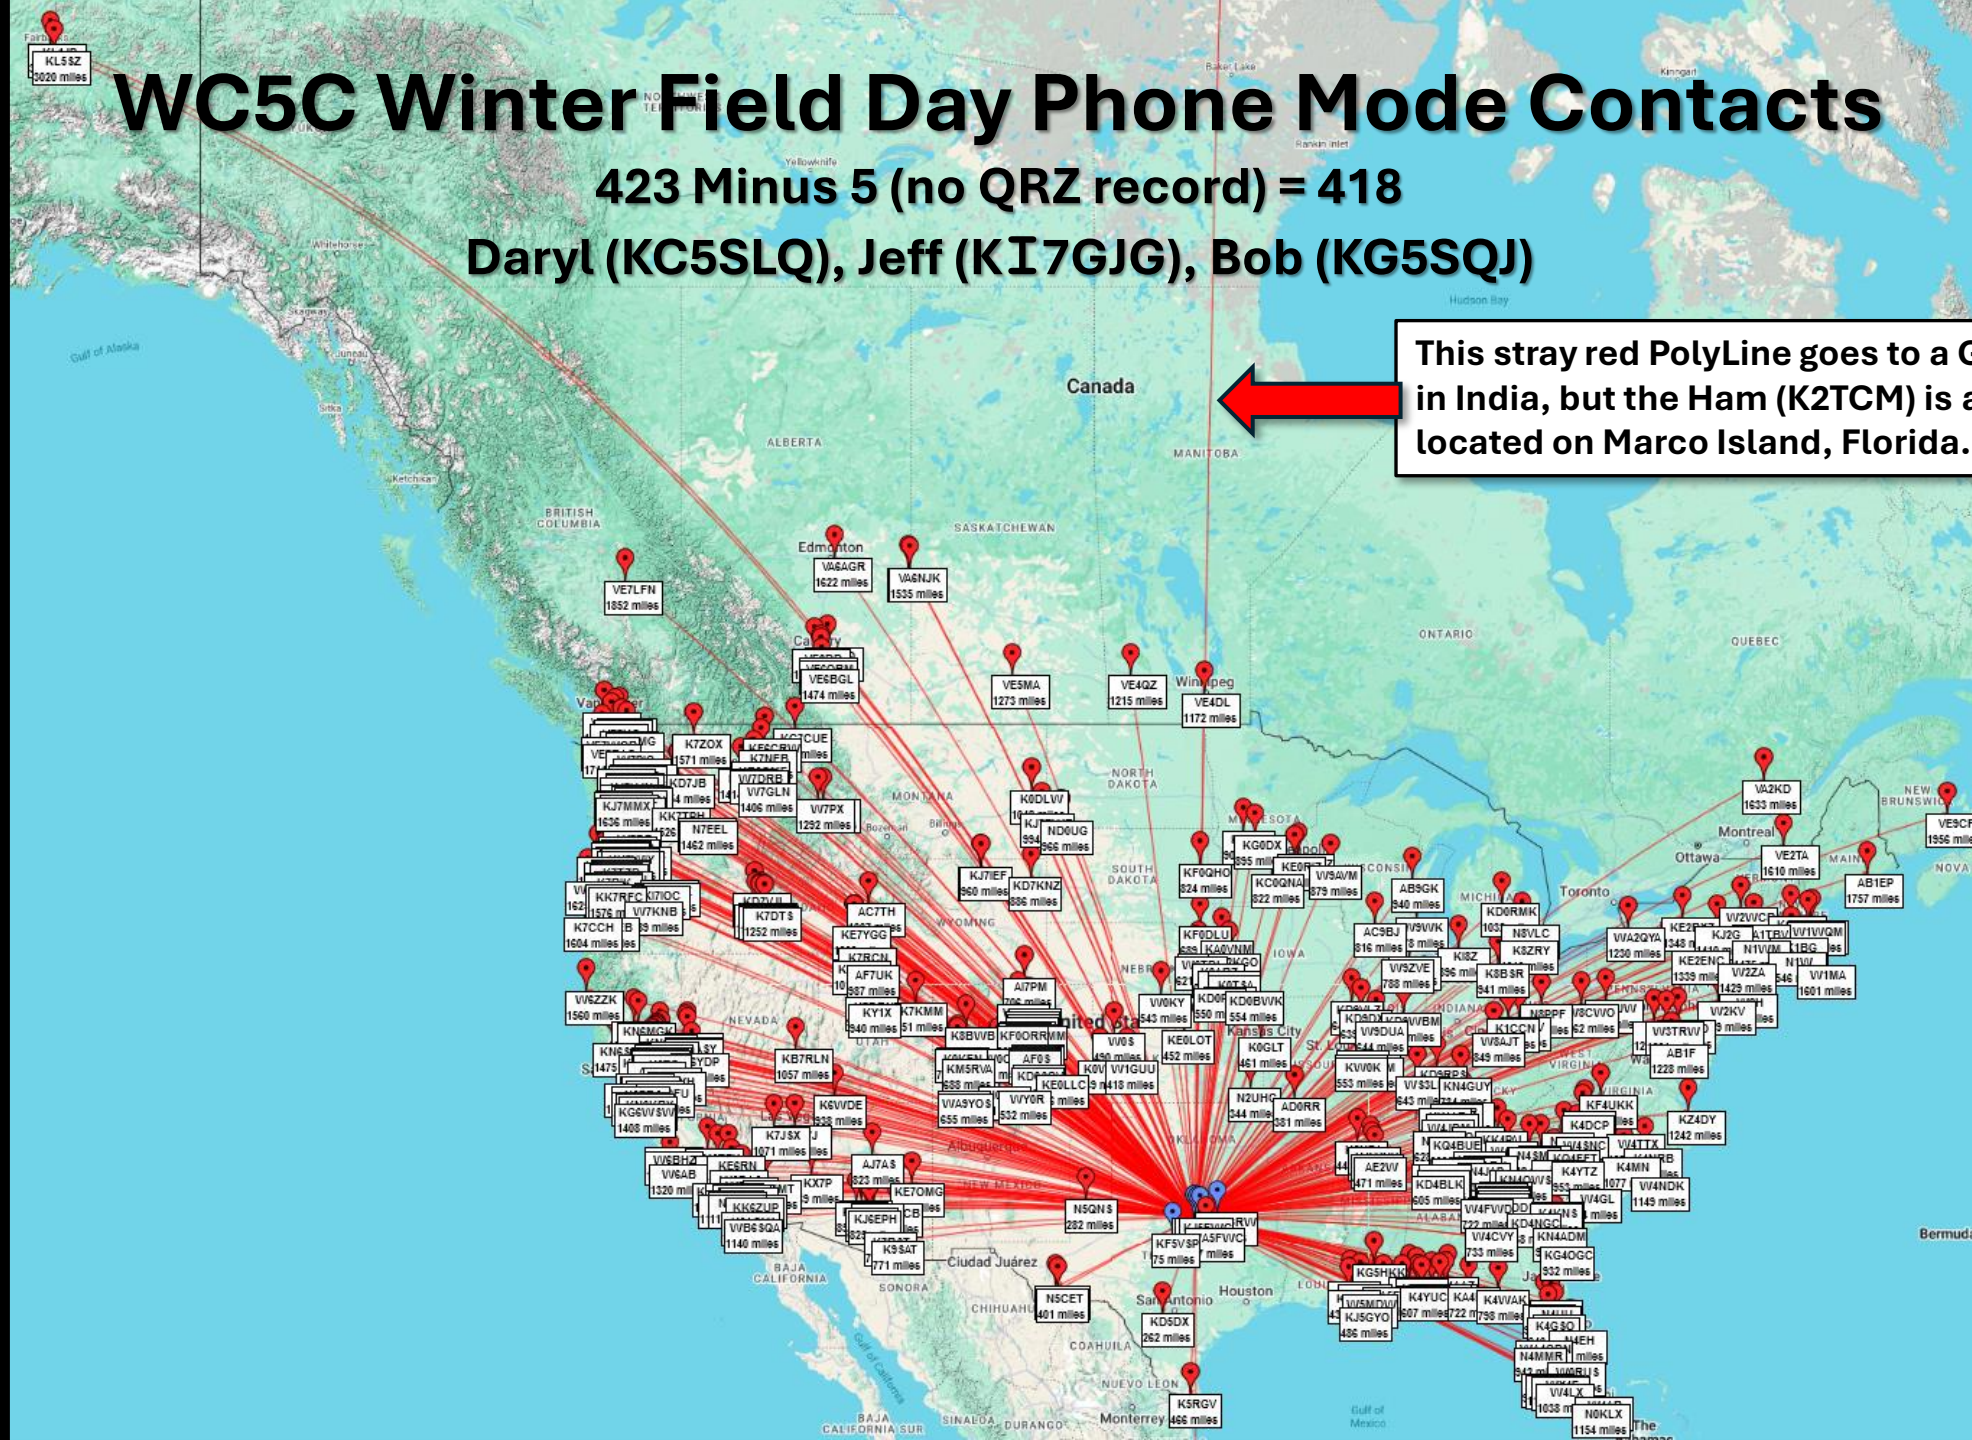

Daryl's (KC5SLQ) Section Map (16)

+ Jeff's (KI7GJG) Section Map (25)

Daryl's 16 + (25) = 41

+ Bob's (KG5SQJ) Section Map (24)

41 + (24) = 65 of ARRL's 87 Sections

WC5C Winter Field Day Phone Mode Contacts

423 Minus 5 (no QRZ record) = 418

Daryl (KC5SLQ), Jeff (KI7GJG), Bob (KG5SQJ)

This stray red PolyLine goes to a Grid Square in India, but the Ham (K2TCM) is actually located on Marco Island, Florida.

- KG5SQJ

2M/70CM (6)

Bob KG5SQJ

Bob Ballard - KG5SQJ

10M (142)

Bob KG5SQJ (126) and Jeff KI7GJG (16)

— KG5SQJ

20M (232)

Bob KG5SQ (223) and Jeff KI7GJG (9)

This stray red PolyLine goes to a Grid Square in India, but the Ham (K2TCM) is actually located on Marco Island, Florida.