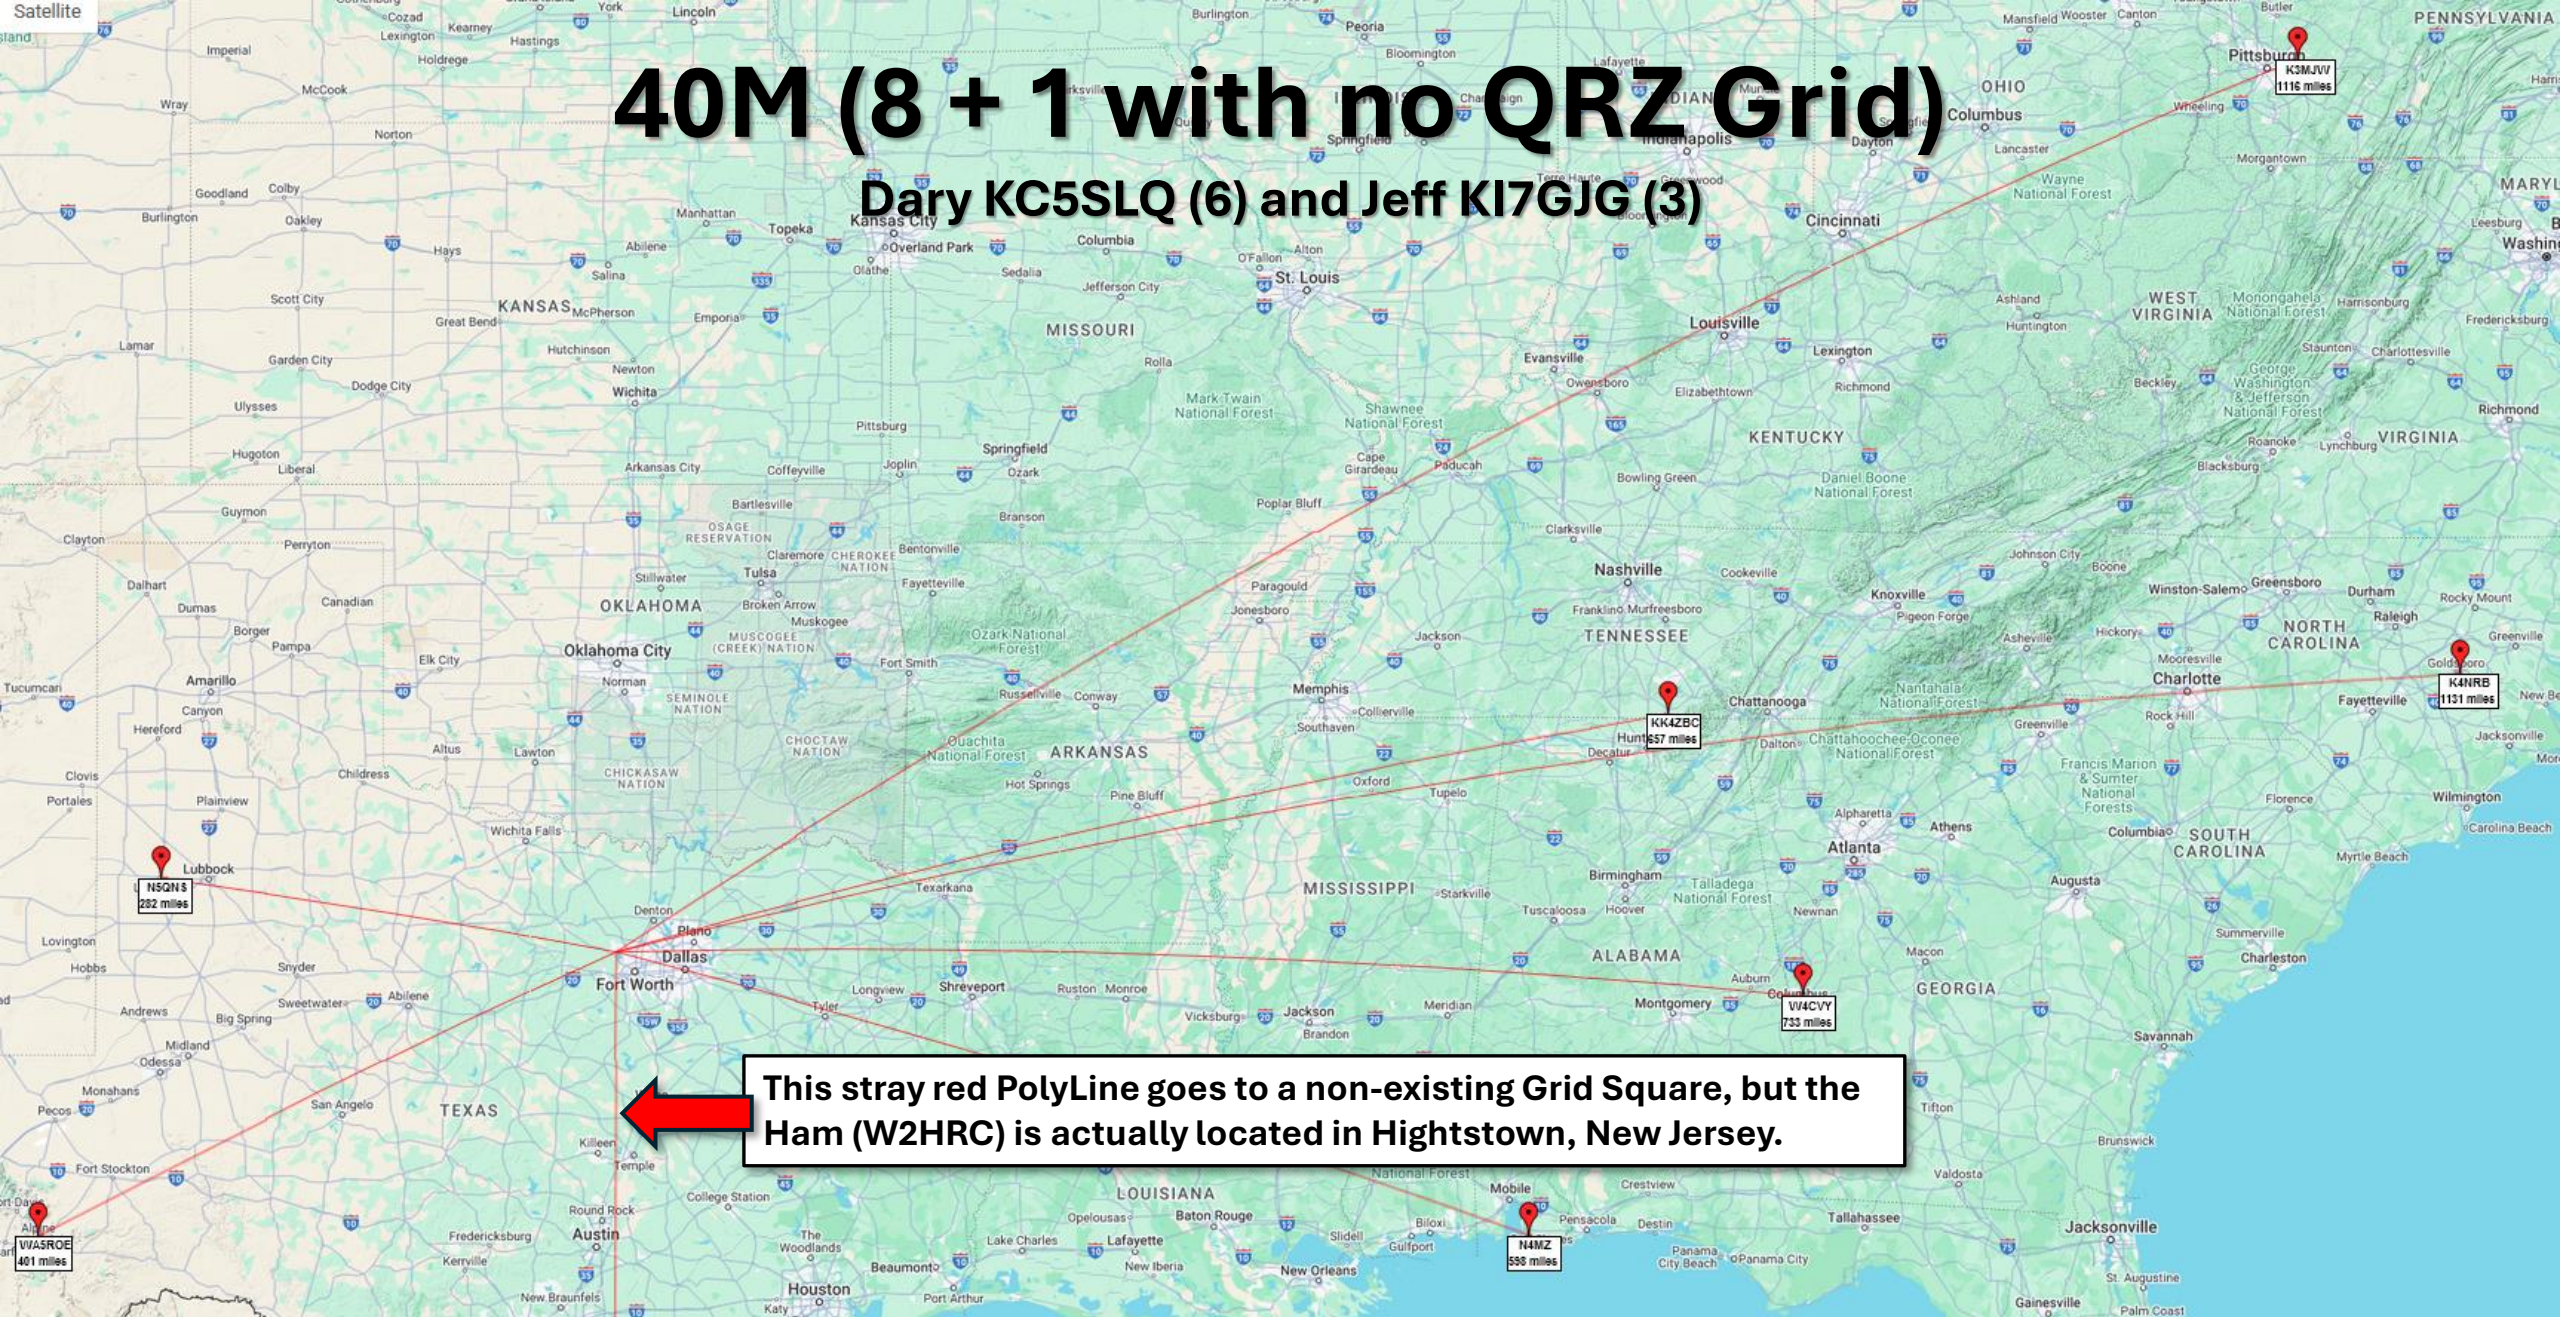

Daryl (KC5SLQ), Jeff (KI7GJG), Bob (KG5SQJ)

This stray red PolyLine goes to a Grid Square in India, but the Ham (K2TCM) is actually located on Marco Island, Florida.

- KG5SQJ

2M/70CM (6)

Bob KG5SQJ

Bob Ballard - KG5SQJ

10M (142)

Bob KG5SQJ (126) and Jeff KI7GJG (16)

— KG5SQJ

20M (232)

Bob KG5SQ (223) and Jeff KI7GJG (9)

This stray red PolyLine goes to a Grid Square in India, but the Ham (K2TCM) is actually located on Marco Island, Florida.

Bob Ballard - KG5SQJ

40M (8 + 1 with no QRZ Grid)

Dary KC5SLQ (6) and Jeff KI7GJG (3)

This stray red PolyLine goes to a non-existing Grid Square, but the Ham (W2HRC) is actually located in Hightstown, New Jersey.