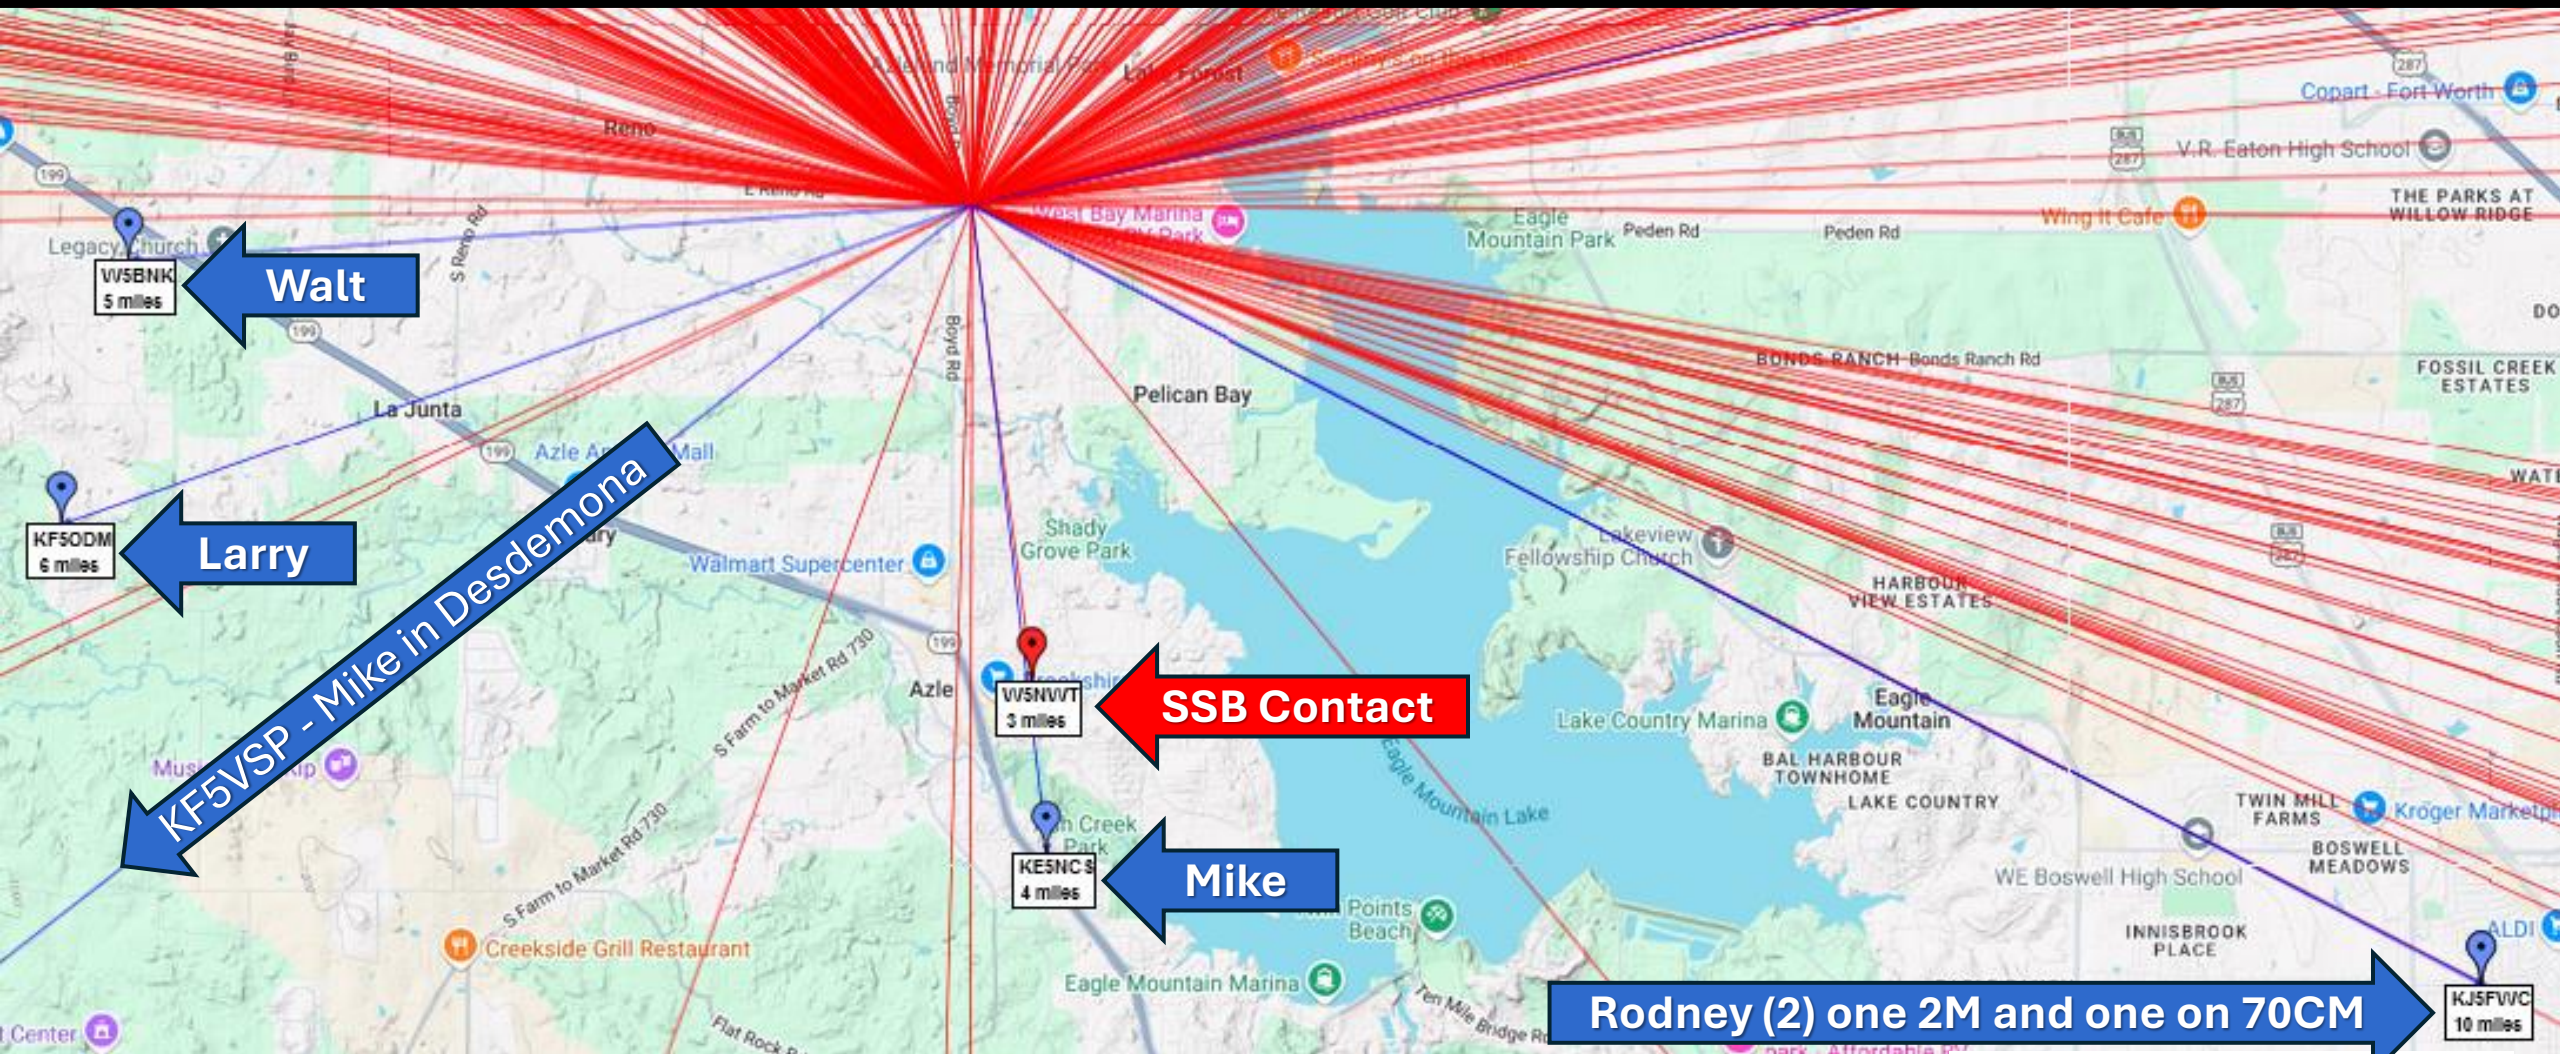

Daryl (KC5SLQ), Jeff (KI7GJG), Bob (KG5SQJ)

This stray red PolyLine goes to a Grid Square in India, but the Ham (K2TCM) is actually located on Marco Island, Florida.

- KG5SQJ

2M/70CM (6)

Bob KG5SQJ

Bob Ballard - KG5SQJ

10M (142)

Bob KG5SQJ (126) and Jeff KI7GJG (16)

— KG5SQJ

20M (232)

Bob KG5SQ (223) and Jeff KI7GJG (9)

This stray red PolyLine goes to a Grid Square in India, but the Ham (K2TCM) is actually located on Marco Island, Florida.

Bob Ballard - KG5SQJ

40M (8 + 1 with no QRZ Grid)

Dary KC5SLQ (6) and Jeff KI7GJG (3)

This stray red PolyLine goes to a non-existing Grid Square, but the Ham (W2HRC) is actually located in Hightstown, New Jersey.