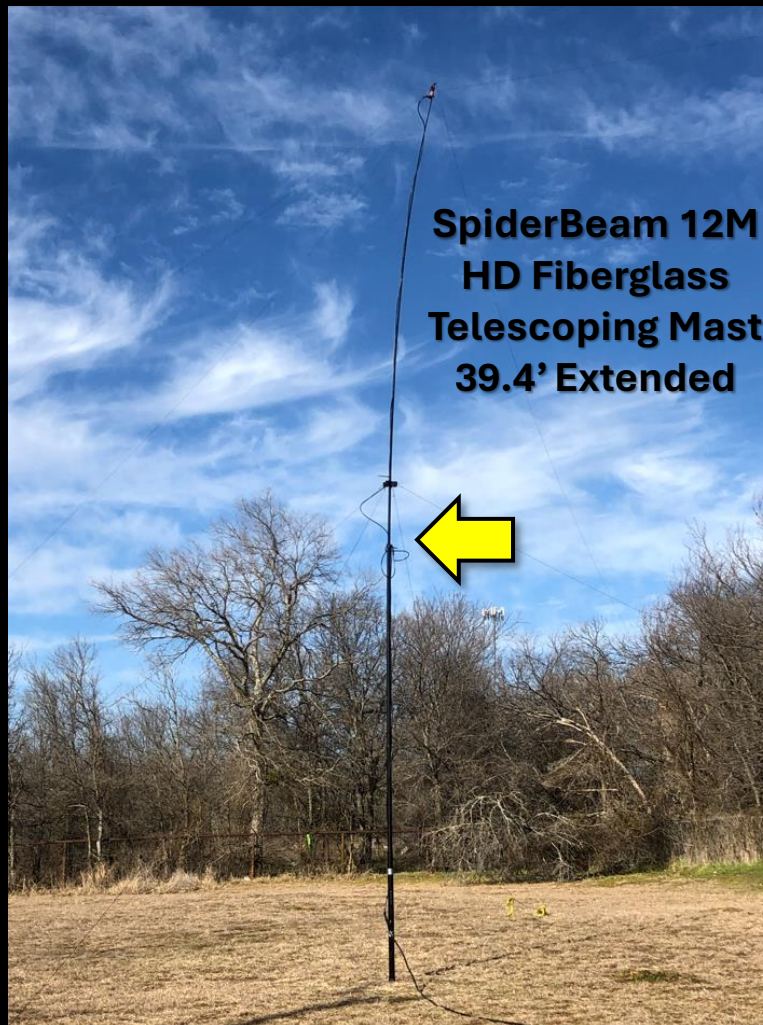

Paper Logsheets

Visitor Headphones Jumper

Photo Credit – Daryl Pate (KC5SLQ)

Bob Ballard – KG5SQJ

Winter Field Day Photos

**Diamond X300
2M/70CM
VHF/UHF
Antenna**

← Normal Mast Height = $39.4' - 10' = 29.4'$